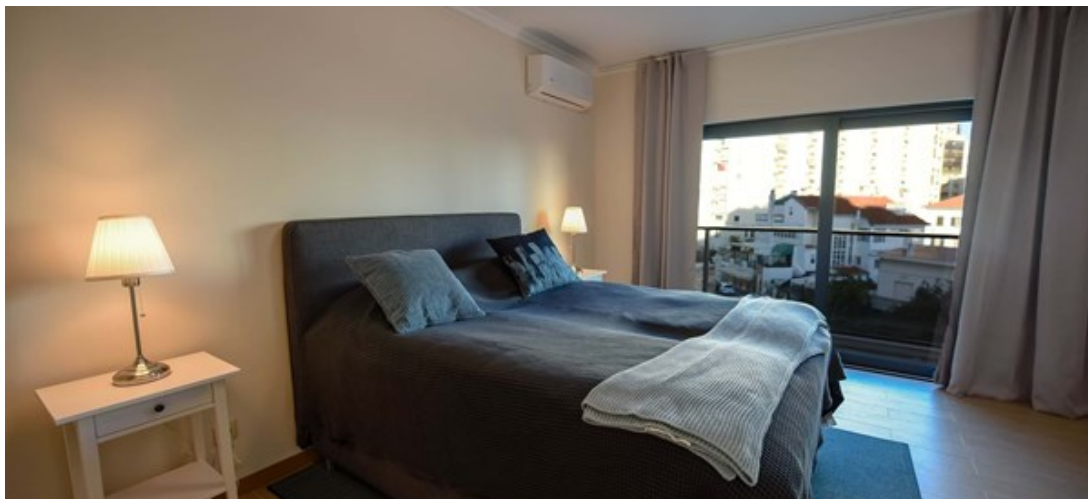

APARTMENT TO RENT IN PORTIMÃO | Ref: Apt. Rocha Prime

550 €

Apt. Rocha Prime - T2 bedroom in Praia da Rocha

This Beautiful and Newly T2 apartment with WIFI, is located in a complex called Rocha Prime in Praia da Rocha. Offers exclusive comfortable homely facilities, with air conditioning in the living room and bedrooms. It is decorated and furnished to a high standard and kitchen is fully equipped for self-catering.

The lounge area is comfortably furnished with a L shaped sofa along with a round coffee table. There is a FLAT SCREEN TV and Sonos soundsystem and WIFI.

The living area is light and spacious and opens out onto the balcony, which has seating where you can sit and enjoy the afternoon sun.

In the dining area there is a large table and can seat up to 6 people.

Specifications

Bedrooms: 2
Bathrooms: 2
Garage
Air conditioning
Equipped kitchen
Furnished
Kitchens: 1