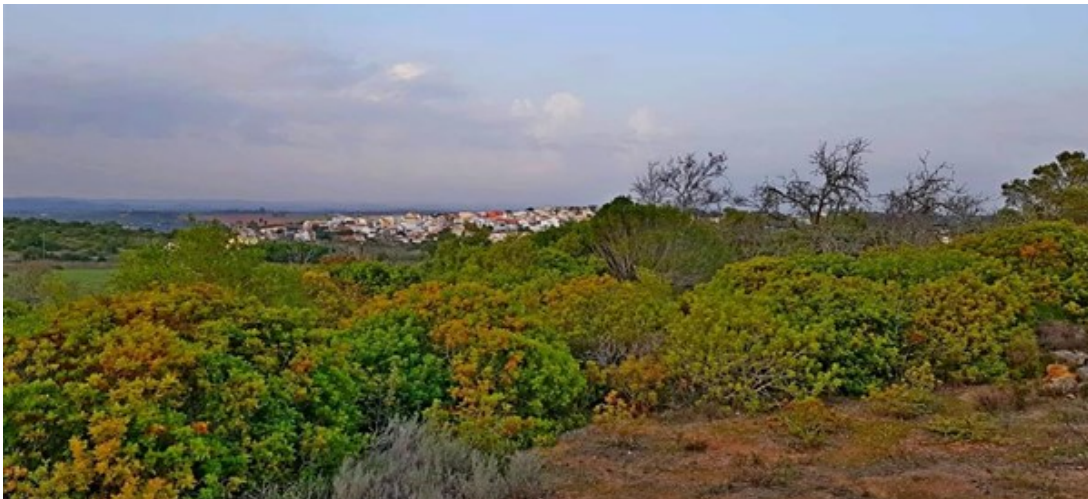

### Large plot with country views

This 1,880m<sup>2</sup> plot in a fantastic location in the popular luxury development of Monte Lemos, about 10 mins walk from the centre of Praia da Luz. The plot enjoys open country views, easy access and boasts a maximum construction size of 470m<sup>2</sup> and a 376m<sup>2</sup> footprint. A rare opportunity to get a plot with such large parameters.